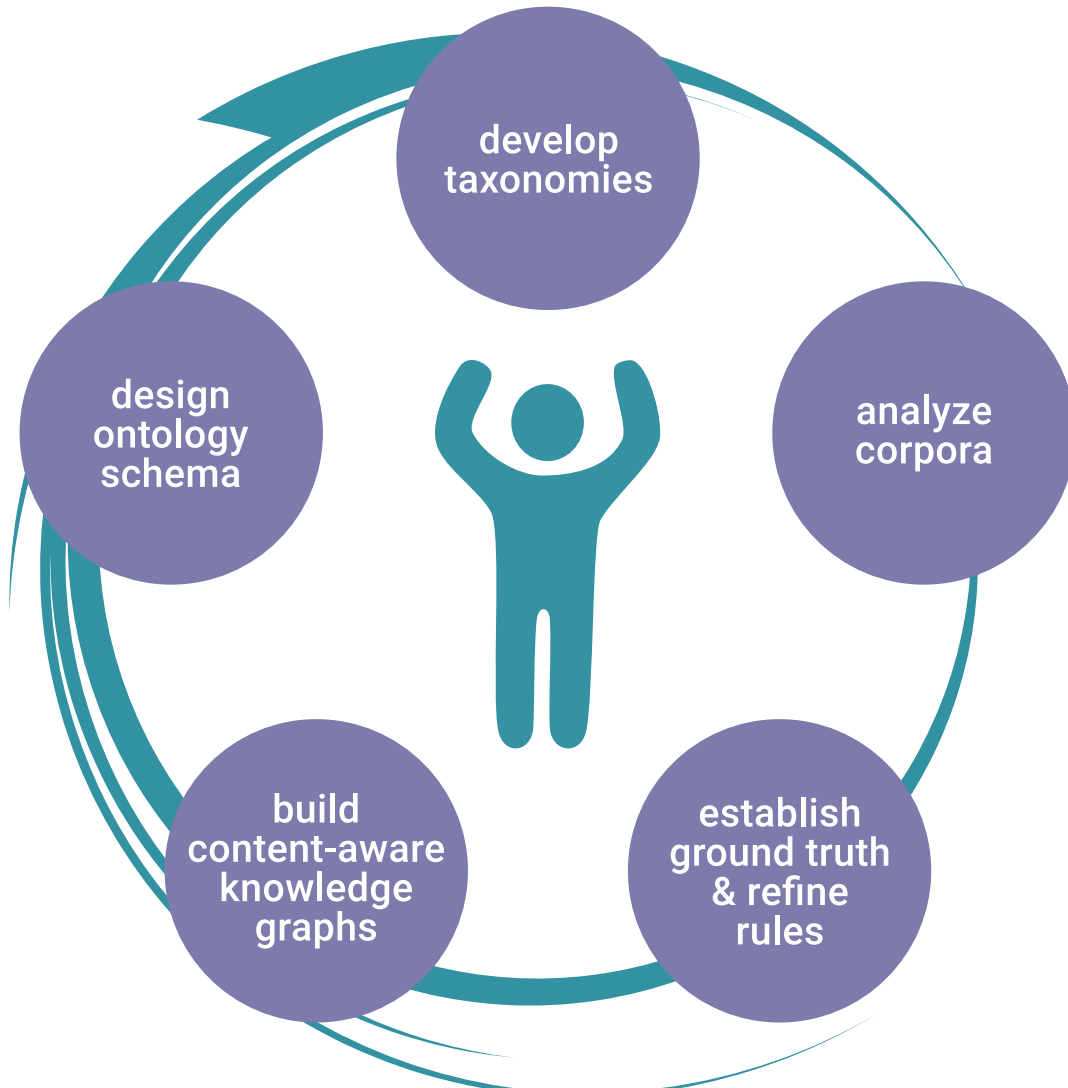

# synaptica

smart solutions for managing enterprise knowledge

be the human in the loop with  
**Graphite Knowledge Studio**

[www.synaptica.com](http://www.synaptica.com)

**Synaptica's professional services team have proven methodologies for building taxonomies to achieve your business goals.**

- industry standards based
- discovery and analysis
- knowledge modelling and schema design
- workflow and governance
- taxonomy management
- corpora analytics
- categorization rule development
- enterprise knowledge graphs

**Synaptica software simplifies workflows and supports cross-team collaboration.**

- content managers
- metadata managers
- taxonomists and ontologists
- knowledge engineers
- data scientists
- information architects

Graphite Knowledge Studio includes Ontotext's GraphDB and Metadata Studio, providing an integrated suite of RDF graph database and text analytics developer tools with endpoints and connectors for LLMs, NLP, and search.